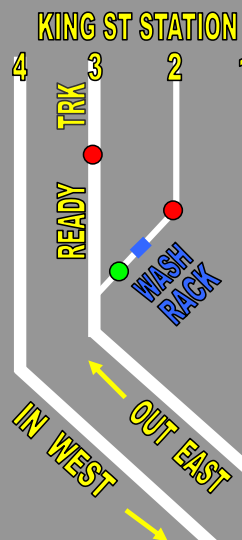

SEATTLE TOWER

(SEATTLE SWITCHER TRACKS IN BLACK)

BRÜZD'NBLEEDN X-ING

SET-UP ONLY	NORMAL	FAR CORNERS	TO STAGING
•	•	•	•
		GATE	
		MAIN CLEAR	MAIN BLOCKED
		HEL.	STG.
		T.V.	

SWITCH LOCK

TT

ON
•
OFF
STG. TRACK POWER