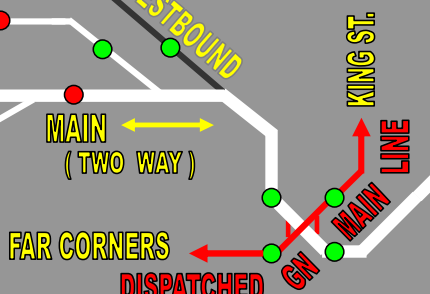

SEATTLE TOWER

(SEATTLE SWITCHER TRACKS IN BLACK)

BRÜZD'NBLEEDN X-ING

SET-UP ONLY	NORMAL	FAR CORNERS	TO STAGING
•	•	•	•
		GATE	
		MAIN CLEAR	MAIN BLOCKED
		HEL.	STG.
		T.V.	

SWITCH LOCK

TT

ON
•
OFF
STG. TRACK POWER