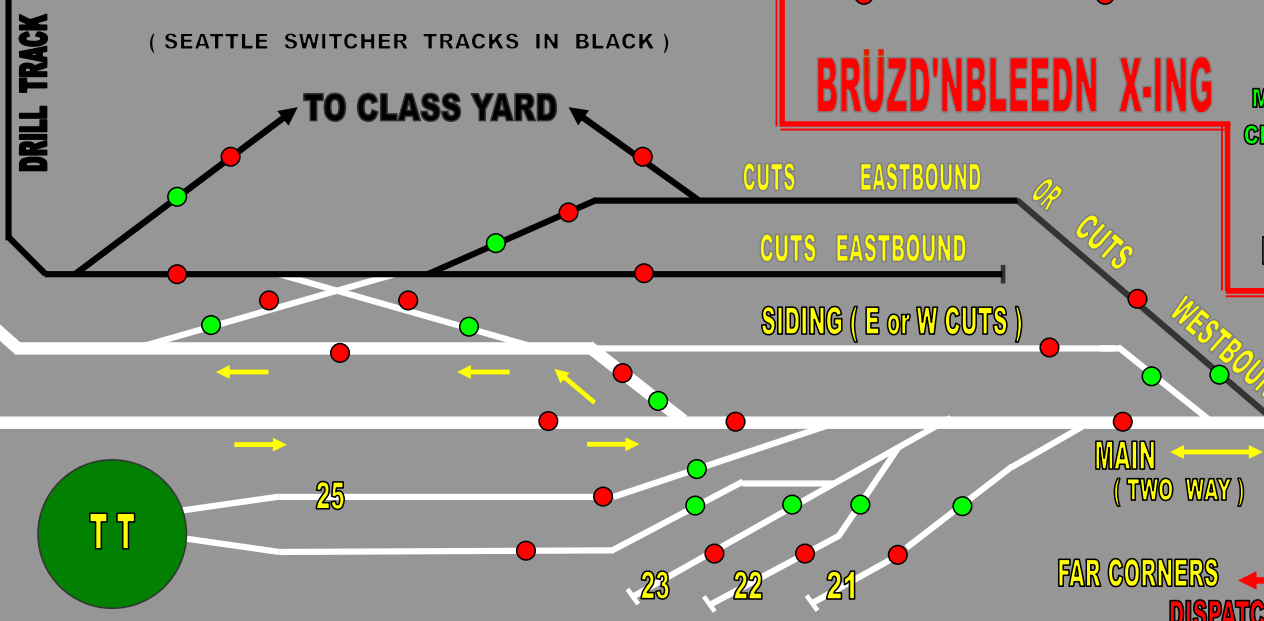

SEATTLE TOWER

(SEATTLE SWITCHER TRACKS IN BLACK)

BRÜZD'NBLEEDN X-ING

SET-UP ONLY	NORMAL	FAR CORNERS	TO STAGING
•	•	•	•
		GATE	
		MAIN CLEAR	MAIN BLOCKED
		HEL.	STG.
		T.V.	

SWITCH LOCK

TT

ON
•
OFF
STG. TRACK POWER